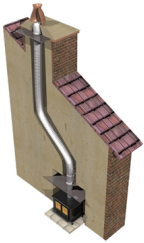

A Clean Sweep Limited prides itself on its standard of Flue Liner Installations, whether you are

Our installation service caters for any fitting requirements you may need, relining of chimney or

We have a very experienced team of Hetas Registered Installers who ensure all stoves and flexib

If you're looking to install a wood burning stove or a multi fuel stove, due to new regulations it i

We have a very experienced team of installers who ensure all our stoves and flexible liners are fitted to the highest standards. If you have no chimney or would like the stove in a less conventional position, we can offer a solution to suit such as a Twin flue wall system.